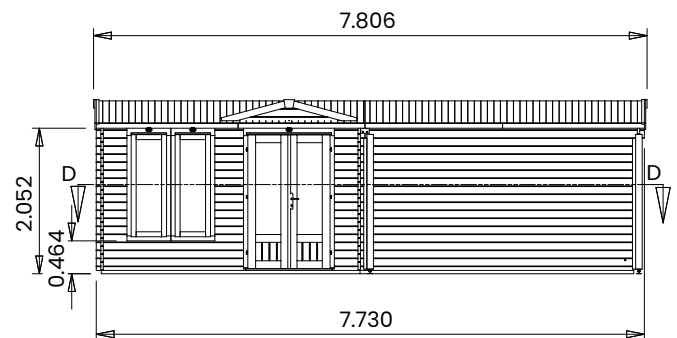

AssassinBob Log Cabin Gazebo

Specification

- Overall External Dimensions: 7.806m x 3.212m (25' 7.25" x 10' 6.5")
- External Width: 7.730m (25' 4.25")
- External Depth: 2.890m (9' 5.75")
- Internal Width 3.592m (11' 9.5")
- Internal Depth 2.692m (8' 10")
- Internal Area (m²): 9.670m²
- Internal Width (Gazebo): 3.855m (12' 7.75")
- Internal Depth (Gazebo): 2.692m (8' 10")
- Internal Area (m²) (Gazebo): 10.378m²
- Ridge Height: 2.458m (8' 0.75")
- Internal Eaves Height: 2.072m (6' 9.5")
- Roof Overhang: 0.227m
- Walls: 34mm
- Roof Thickness: 19mm
- Floor Thickness: 19mm
- Door Locking System: Multi-point locking
- Roof Covering Options: Felt
- Timber: Spruce
- Window Locking System: Secure Multi-Point Locking with Espagnolettes
- Door Walkthrough Height: 1.820m (5' 11.75")
- Door Walkthrough Width: 1.096m (3' 7.25")
- Glazing Material: 4mm Toughened Glass
- Included as Standard: Plastic Vents, Adjustable Storm Braces, Assembly Instructions and Fixings
- Approx. DIY Assembly Time: 2 Days. This time is an approximation, based on two people building the basic product with no added extras. Assembly time may vary with additional items such as roof shingles, or external circumstances like the weather.