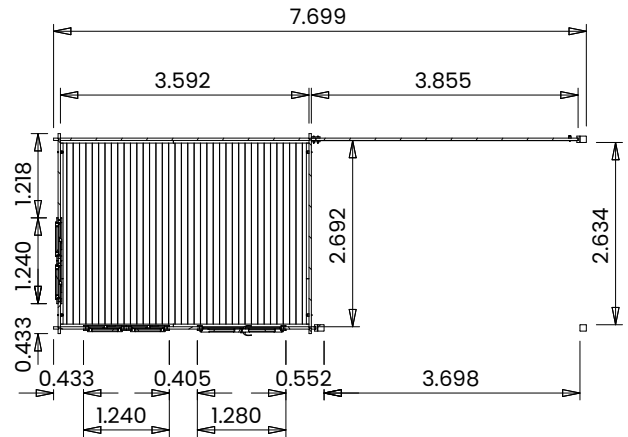

AssassinBob Log Cabin Gazebo

Specification

- Overall External Dimensions: 7.806m x 3.212m (25' 7.25" x 10' 6.5")
- External Width: 7.730m (25' 4.25")
- External Depth: 2.890m (9' 5.75")
- Internal Width 3.592m (11' 9.5")
- Internal Depth 2.692m (8' 10")
- Internal Area (m²): 9.670m²
- Internal Width (Gazebo): 3.855m (12' 7.75")
- Internal Depth (Gazebo): 2.692m (8' 10")
- Internal Area (m²) (Gazebo): 10.378m²
- Ridge Height: 2.458m (8' 0.75")
- Internal Eaves Height: 2.072m (6' 9.5")
- Roof Overhang: 0.227m
- Walls: 34mm
- Roof Thickness: 19mm
- Floor Thickness: 19mm
- Door Locking System: Multi-point locking
- Roof Covering Options: Felt
- Timber: Spruce
- Window Locking System: Secure Multi-Point Locking with Espagnolettes
- Door Walkthrough Height: 1.820m (5' 11.75")
- Door Walkthrough Width: 1.096m (3' 7.25")
- Glazing Material: 4mm Toughened Glass
- Included as Standard: Plastic Vents, Adjustable Storm Braces, Assembly Instructions and Fixings
- Approx. DIY Assembly Time: 2 Days. This time is an approximation, based on two people building the basic product with no added extras. Assembly time may vary with additional items such as roof shingles, or external circumstances like the weather.