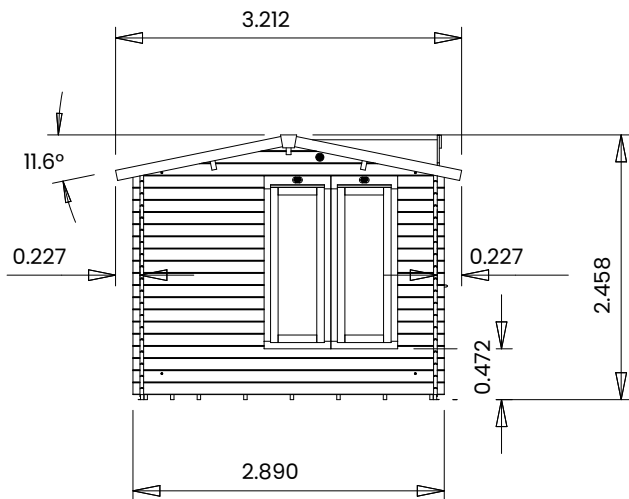

AssassinBob Log Cabin Gazebo

Specification

- Overall External Dimensions: 7.806m x 3.212m (25' 7.25" x 10' 6.5")
- External Width: 7.730m (25' 4.25")
- External Depth: 2.890m (9' 5.75")
- Internal Width 3.592m (11' 9.5")
- Internal Depth 2.692m (8' 10")
- Internal Area (m²): 9.670m²
- Internal Width (Gazebo): 3.855m (12' 7.75")
- Internal Depth (Gazebo): 2.692m (8' 10")
- Internal Area (m²) (Gazebo): 10.378m²
- Ridge Height: 2.458m (8' 0.75")
- Internal Eaves Height: 2.072m (6' 9.5")
- Roof Overhang: 0.227m
- Walls: 34mm
- Roof Thickness: 19mm
- Floor Thickness: 19mm
- Door Locking System: Multi-point locking
- Roof Covering Options: Felt
- Timber: Spruce
- Window Locking System: Secure Multi-Point Locking with Espagnolettes
- Door Walkthrough Height: 1.820m (5' 11.75")
- Door Walkthrough Width: 1.096m (3' 7.25")
- Glazing Material: 4mm Toughened Glass
- Included as Standard: Plastic Vents, Adjustable Storm Braces, Assembly Instructions and Fixings
- Approx. DIY Assembly Time: 2 Days. This time is an approximation, based on two people building the basic product with no added extras. Assembly time may vary with additional items such as roof shingles, or external circumstances like the weather.