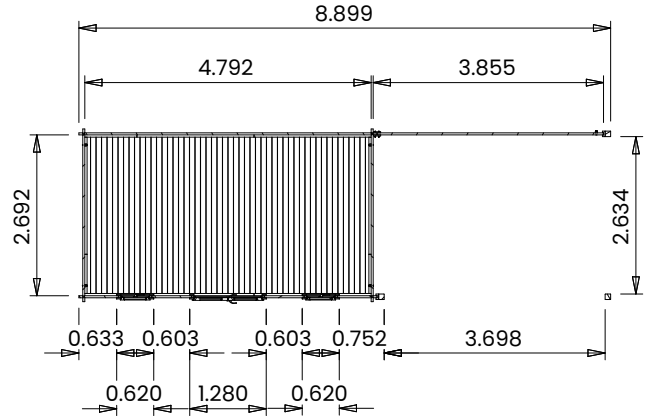

AssassinBob Log Cabin Gazebo

Specification

- Overall External Dimensions: 9.006m x 3.212m (29' 6.5" x 10' 6.5")
- External Width: 8.930m (29' 3.5")
- External Depth: 2.890m (9' 5.75")
- Internal Width: 4.792m (15' 8.75")
- Internal Depth: 2.692m (8' 10")
- Internal Area (m²): 12.900m²
- Internal Width (Gazebo): 3.855m (12' 7.75")
- Internal Depth (Gazebo): 2.692m (8' 10")
- Internal Area (m²) (Gazebo): 10.378m²
- Ridge Height: 2.458m (8' 0.75")
- Internal Eaves Height: 2.072m (6' 9.5")
- Roof Overhang: 0.227m
- Walls: 34mm
- Roof Thickness: 19mm
- Floor Thickness: 19mm
- Door Locking System: Multi-point locking
- Roof Covering Options: Felt
- Timber: Spruce
- Window Locking System: Secure Multi-Point Locking with Espagnolettes
- Door Walkthrough Height: 1.820m (5' 11.75")
- Door Walkthrough Width: 1.096m (3' 7.25")
- Glazing Material: 4mm Toughened Glass
- Included as Standard: Plastic Vents, Adjustable Storm Braces, Assembly Instructions and Fixings
- Approx. DIY Assembly Time: 2 Days. This time is an approximation, based on two people building the basic product with no added extras. Assembly time may vary with additional items such as roof shingles, or external