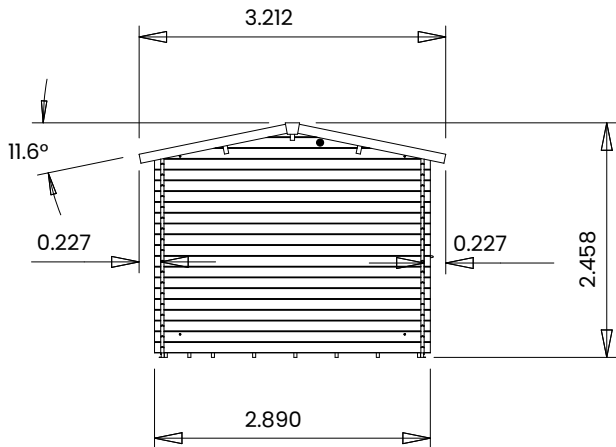

AssassinBob Log Cabin Gazebo

Specification

- Overall External Dimensions: 9.006m x 3.212m (29' 6.5" x 10' 6.5")
- External Width: 8.930m (29' 3.5")
- External Depth: 2.890m (9' 5.75")
- Internal Width: 4.792m (15' 8.75")
- Internal Depth: 2.692m (8' 10")
- Internal Area (m²): 12.900m²
- Internal Width (Gazebo): 3.855m (12' 7.75")
- Internal Depth (Gazebo): 2.692m (8' 10")
- Internal Area (m²) (Gazebo): 10.378m²
- Ridge Height: 2.458m (8' 0.75")
- Internal Eaves Height: 2.072m (6' 9.5")
- Roof Overhang: 0.227m
- Walls: 34mm
- Roof Thickness: 19mm
- Floor Thickness: 19mm
- Door Locking System: Multi-point locking
- Roof Covering Options: Felt
- Timber: Spruce
- Window Locking System: Secure Multi-Point Locking with Espagnolettes
- Door Walkthrough Height: 1.820m (5' 11.75")
- Door Walkthrough Width: 1.096m (3' 7.25")
- Glazing Material: 4mm Toughened Glass
- Included as Standard: Plastic Vents, Adjustable Storm Braces, Assembly Instructions and Fixings
- Approx. DIY Assembly Time: 2 Days. This time is an approximation, based on two people building the basic product with no added extras. Assembly time may vary with additional items such as roof shingles, or external