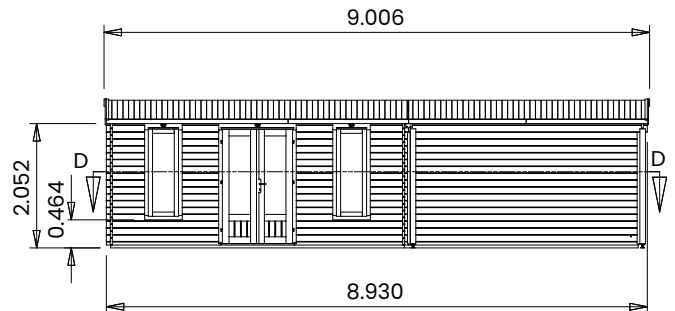

AssassinBob Log Cabin Gazebo

Specification

- Overall External Dimensions: 9.006m x 3.212m (29' 6.5" x 10' 6.5")
- External Width: 8.930m (29' 3.5")
- External Depth: 2.890m (9' 5.75")
- Internal Width: 4.792m (15' 8.75")
- Internal Depth: 2.692m (8' 10")
- Internal Area (m²): 12.900m²
- Internal Width (Gazebo): 3.855m (12' 7.75")
- Internal Depth (Gazebo): 2.692m (8' 10")
- Internal Area (m²) (Gazebo): 10.378m²
- Ridge Height: 2.458m (8' 0.75")
- Internal Eaves Height: 2.072m (6' 9.5")
- Roof Overhang: 0.227m
- Walls: 34mm
- Roof Thickness: 19mm
- Floor Thickness: 19mm
- Door Locking System: Multi-point locking
- Roof Covering Options: Felt
- Timber: Spruce
- Window Locking System: Secure Multi-Point Locking with Espagnolettes
- Door Walkthrough Height: 1.820m (5' 11.75")
- Door Walkthrough Width: 1.096m (3' 7.25")
- Glazing Material: 4mm Toughened Glass
- Included as Standard: Plastic Vents, Adjustable Storm Braces, Assembly Instructions and Fixings
- Approx. DIY Assembly Time: 2 Days. This time is an approximation, based on two people building the basic product with no added extras. Assembly time may vary with additional items such as roof shingles, or external