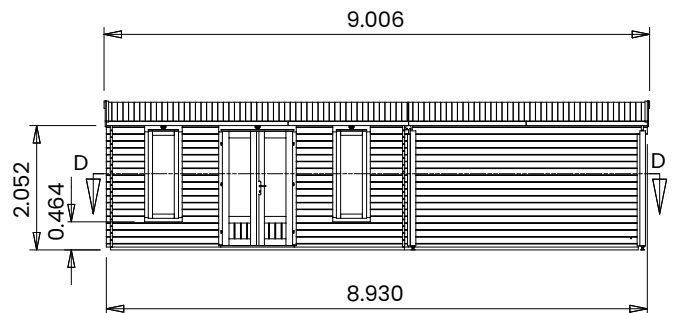

GhostAssassin Log Cabin Gazebo

Specification

- Overall External Dimensions: 9.006m x 3.212m (29' 6.5" x 10' 6.5")
- External Width: 8.930m (29' 3.5")
- External Depth: 2.890m (9' 5.75")
- Internal Width: 4.792m (15' 8.75")
- Internal Depth: 2.692m (8' 10")
- Internal Area (m²): 12.900m²
- Internal Width (Gazebo): 3.855m (12' 7.75")
- Internal Depth (Gazebo): 2.692m (8' 10")
- Internal Area (m²) (Gazebo): 10.378m²
- Ridge Height: 2.458m (8' 0.75")
- Internal Eaves Height: 2.072m (6' 9.5")
- Roof Overhang: 0.227m
- Walls: 34mm
- Roof Thickness: 19mm
- Floor Thickness: 19mm
- Door Locking System: Multi-point locking
- Roof Covering Options: Felt
- Timber: Spruce
- Window Locking System: Secure Multi-Point Locking with Espagnolettes
- Door Walkthrough Height: 1.820m (5' 11.75")
- Door Walkthrough Width: 1.096m (3' 7.25")
- Glazing Material: 4mm Toughened Glass
- Included as Standard: Plastic Vents, Adjustable Storm Braces, Assembly Instructions and Fixings
- Approx. DIY Assembly Time: 2 Days. This time is an approximation, based on two people building the basic product with no added extras. Assembly time may vary with additional items such as roof shingles, or external