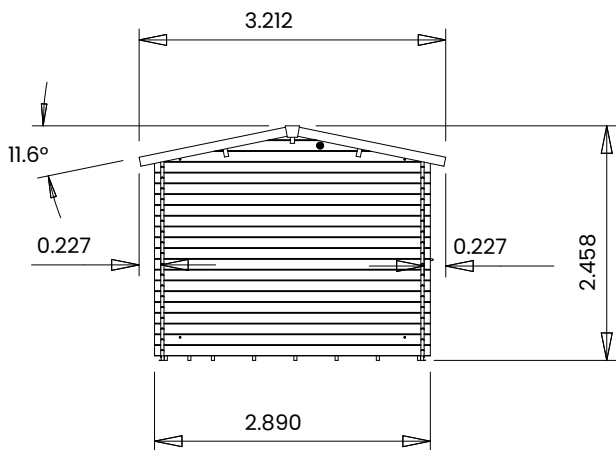

GhostAssassin Log Cabin Gazebo

Specification

- Overall External Dimensions: 9.006m x 3.212m (29' 6.5" x 10' 6.5")
- External Width: 8.930m (29' 3.5")
- External Depth: 2.890m (9' 5.75")
- Internal Width: 4.792m (15' 8.75")
- Internal Depth: 2.692m (8' 10")
- Internal Area (m²): 12.900m²
- Internal Width (Gazebo): 3.855m (12' 7.75")
- Internal Depth (Gazebo): 2.692m (8' 10")
- Internal Area (m²) (Gazebo): 10.378m²
- Ridge Height: 2.458m (8' 0.75")
- Internal Eaves Height: 2.072m (6' 9.5")
- Roof Overhang: 0.227m
- Walls: 34mm
- Roof Thickness: 19mm
- Floor Thickness: 19mm
- Door Locking System: Multi-point locking
- Roof Covering Options: Felt
- Timber: Spruce
- Window Locking System: Secure Multi-Point Locking with Espagnolettes
- Door Walkthrough Height: 1.820m (5' 11.75")
- Door Walkthrough Width: 1.096m (3' 7.25")
- Glazing Material: 4mm Toughened Glass
- Included as Standard: Plastic Vents, Adjustable Storm Braces, Assembly Instructions and Fixings
- Approx. DIY Assembly Time: 2 Days. This time is an approximation, based on two people building the basic product with no added extras. Assembly time may vary with additional items such as roof shingles, or external