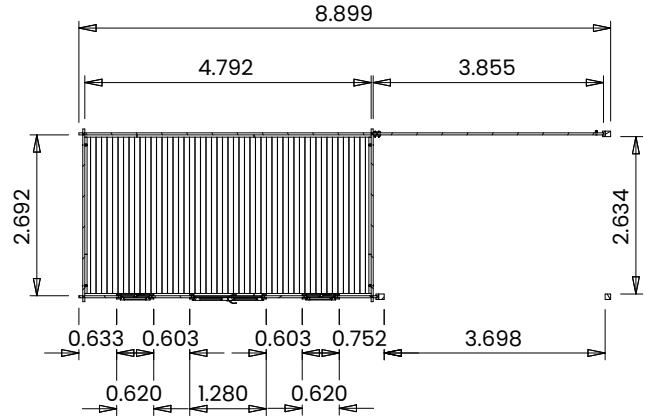

GhostAssassin Log Cabin Gazebo

Specification

- Overall External Dimensions: 9.006m x 3.212m (29' 6.5" x 10' 6.5")
- External Width: 8.930m (29' 3.5")
- External Depth: 2.890m (9' 5.75")
- Internal Width: 4.792m (15' 8.75")
- Internal Depth: 2.692m (8' 10")
- Internal Area (m²): 12.900m²
- Internal Width (Gazebo): 3.855m (12' 7.75")
- Internal Depth (Gazebo): 2.692m (8' 10")
- Internal Area (m²) (Gazebo): 10.378m²
- Ridge Height: 2.458m (8' 0.75")
- Internal Eaves Height: 2.072m (6' 9.5")
- Roof Overhang: 0.227m
- Walls: 34mm
- Roof Thickness: 19mm
- Floor Thickness: 19mm
- Door Locking System: Multi-point locking
- Roof Covering Options: Felt
- Timber: Spruce
- Window Locking System: Secure Multi-Point Locking with Espagnolettes
- Door Walkthrough Height: 1.820m (5' 11.75")
- Door Walkthrough Width: 1.096m (3' 7.25")
- Glazing Material: 4mm Toughened Glass
- Included as Standard: Plastic Vents, Adjustable Storm Braces, Assembly Instructions and Fixings
- Approx. DIY Assembly Time: 2 Days. This time is an approximation, based on two people building the basic product with no added extras. Assembly time may vary with additional items such as roof shingles, or external