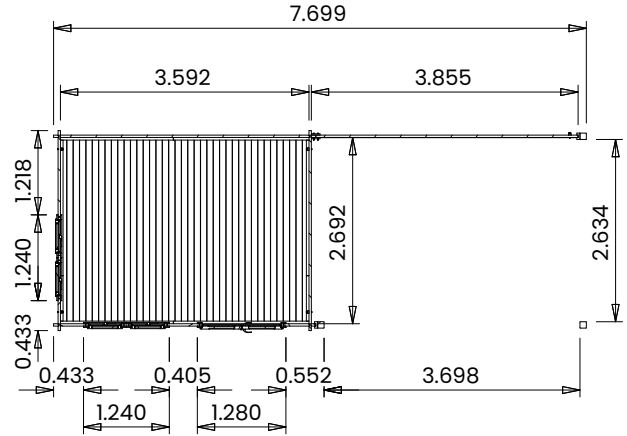

## Specification

- Overall External Dimensions: 7.806m x 3.212m (25' 7.25" x 10' 6.5")
- External Width: 7.730m (25' 4.25")
- External Depth: 2.890m (9' 5.75")
- Internal Width 3.592m (11' 9.5")
- Internal Depth 2.692m (8' 10")
- Internal Area (m<sup>2</sup>): 9.670m<sup>2</sup>
- Internal Width (Gazebo): 3.855m (12' 7.75")
- Internal Depth (Gazebo): 2.692m (8' 10")
- Internal Area (m<sup>2</sup>) (Gazebo): 10.378m<sup>2</sup>
- Ridge Height: 2.458m (8' 0.75")
- Internal Eaves Height: 2.072m (6' 9.5")
- Roof Overhang: 0.227m
- Walls: 34mm
- Roof Thickness: 19mm
- Floor Thickness: 19mm
- Door Locking System: Multi-point locking
- Roof Covering Options: Felt
- Timber: Spruce
- Window Locking System: Secure Multi-Point Locking with Espagnolettes
- Door Walkthrough Height: 1.820m (5' 11.75")
- Door Walkthrough Width: 1.096m (3' 7.25")
- Glazing Material: 4mm Toughened Glass
- Included as Standard: Plastic Vents, Adjustable Storm Braces, Assembly Instructions and Fixings
- Approx. DIY Assembly Time: 2 Days. This time is an approximation, based on two people building the basic product with no added extras. Assembly time may vary with additional items such as roof shingles, or external circumstances like the weather.