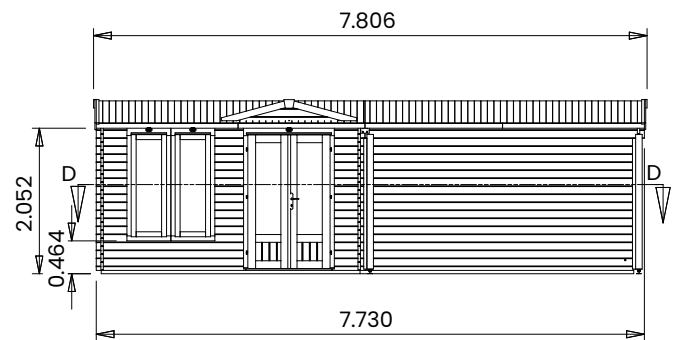

## Specification

- Overall External Dimensions: 7.806m x 3.212m (25' 7.25" x 10' 6.5")
- External Width: 7.730m (25' 4.25")
- External Depth: 2.890m (9' 5.75")
- Internal Width 3.592m (11' 9.5")
- Internal Depth 2.692m (8' 10")
- Internal Area (m<sup>2</sup>): 9.670m<sup>2</sup>
- Internal Width (Gazebo): 3.855m (12' 7.75")
- Internal Depth (Gazebo): 2.692m (8' 10")
- Internal Area (m<sup>2</sup>) (Gazebo): 10.378m<sup>2</sup>
- Ridge Height: 2.458m (8' 0.75")
- Internal Eaves Height: 2.072m (6' 9.5")
- Roof Overhang: 0.227m
- Walls: 34mm
- Roof Thickness: 19mm
- Floor Thickness: 19mm
- Door Locking System: Multi-point locking
- Roof Covering Options: Felt
- Timber: Spruce
- Window Locking System: Secure Multi-Point Locking with Espagnolettes
- Door Walkthrough Height: 1.820m (5' 11.75")
- Door Walkthrough Width: 1.096m (3' 7.25")
- Glazing Material: 4mm Toughened Glass
- Included as Standard: Plastic Vents, Adjustable Storm Braces, Assembly Instructions and Fixings
- Approx. DIY Assembly Time: 2 Days. This time is an approximation, based on two people building the basic product with no added extras. Assembly time may vary with additional items such as roof shingles, or external circumstances like the weather.