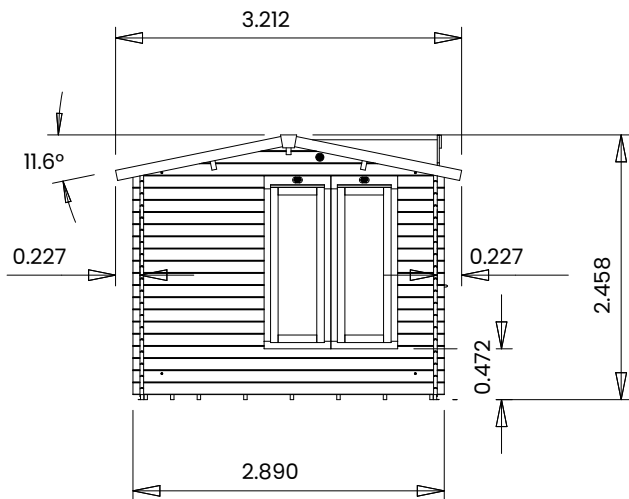

## Specification

- Overall External Dimensions: 7.806m x 3.212m (25' 7.25" x 10' 6.5")
- External Width: 7.730m (25' 4.25")
- External Depth: 2.890m (9' 5.75")
- Internal Width 3.592m (11' 9.5")
- Internal Depth 2.692m (8' 10")
- Internal Area (m<sup>2</sup>): 9.670m<sup>2</sup>
- Internal Width (Gazebo): 3.855m (12' 7.75")
- Internal Depth (Gazebo): 2.692m (8' 10")
- Internal Area (m<sup>2</sup>) (Gazebo): 10.378m<sup>2</sup>
- Ridge Height: 2.458m (8' 0.75")
- Internal Eaves Height: 2.072m (6' 9.5")
- Roof Overhang: 0.227m
- Walls: 34mm
- Roof Thickness: 19mm
- Floor Thickness: 19mm
- Door Locking System: Multi-point locking
- Roof Covering Options: Felt
- Timber: Spruce
- Window Locking System: Secure Multi-Point Locking with Espagnolettes
- Door Walkthrough Height: 1.820m (5' 11.75")
- Door Walkthrough Width: 1.096m (3' 7.25")
- Glazing Material: 4mm Toughened Glass
- Included as Standard: Plastic Vents, Adjustable Storm Braces, Assembly Instructions and Fixings
- Approx. DIY Assembly Time: 2 Days. This time is an approximation, based on two people building the basic product with no added extras. Assembly time may vary with additional items such as roof shingles, or external circumstances like the weather.