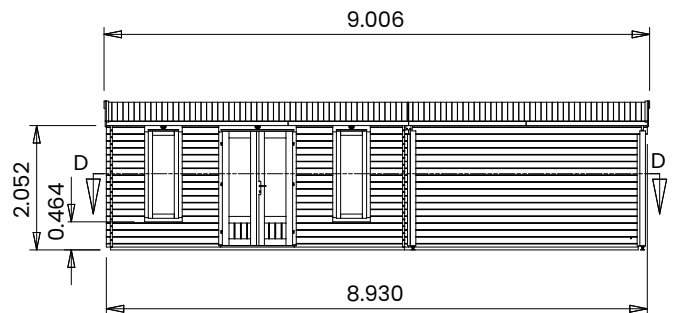

## Specification

- Overall External Dimensions: 9.006m x 3.212m (29' 6.5" x 10' 6.5")
- External Width: 8.930m (29' 3.5")
- External Depth: 2.890m (9' 5.75")
- Internal Width: 4.792m (15' 8.75")
- Internal Depth: 2.692m (8' 10")
- Internal Area (m<sup>2</sup>): 12.900m<sup>2</sup>
- Internal Width (Gazebo): 3.855m (12' 7.75")
- Internal Depth (Gazebo): 2.692m (8' 10")
- Internal Area (m<sup>2</sup>) (Gazebo): 10.378m<sup>2</sup>
- Ridge Height: 2.458m (8' 0.75")
- Internal Eaves Height: 2.072m (6' 9.5")
- Roof Overhang: 0.227m
- Walls: 34mm
- Roof Thickness: 19mm
- Floor Thickness: 19mm
- Door Locking System: Multi-point locking
- Roof Covering Options: Felt
- Timber: Spruce
- Window Locking System: Secure Multi-Point Locking with Espagnolettes
- Door Walkthrough Height: 1.820m (5' 11.75")
- Door Walkthrough Width: 1.096m (3' 7.25")
- Glazing Material: 4mm Toughened Glass
- Included as Standard: Plastic Vents, Adjustable Storm Braces, Assembly Instructions and Fixings
- Approx. DIY Assembly Time: 2 Days. This time is an approximation, based on two people building the basic product with no added extras. Assembly time may vary with additional items such as roof shingles, or external