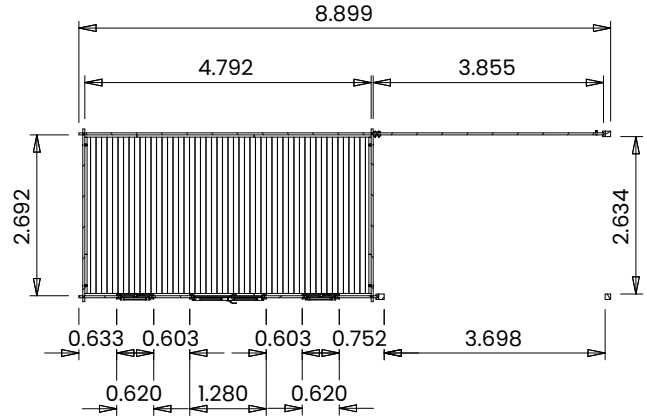

## Specification

- Overall External Dimensions: 9.006m x 3.212m (29' 6.5" x 10' 6.5")
- External Width: 8.930m (29' 3.5")
- External Depth: 2.890m (9' 5.75")
- Internal Width: 4.792m (15' 8.75")
- Internal Depth: 2.692m (8' 10")
- Internal Area (m<sup>2</sup>): 12.900m<sup>2</sup>
- Internal Width (Gazebo): 3.855m (12' 7.75")
- Internal Depth (Gazebo): 2.692m (8' 10")
- Internal Area (m<sup>2</sup>) (Gazebo): 10.378m<sup>2</sup>
- Ridge Height: 2.458m (8' 0.75")
- Internal Eaves Height: 2.072m (6' 9.5")
- Roof Overhang: 0.227m
- Walls: 34mm
- Roof Thickness: 19mm
- Floor Thickness: 19mm
- Door Locking System: Multi-point locking
- Roof Covering Options: Felt
- Timber: Spruce
- Window Locking System: Secure Multi-Point Locking with Espagnolettes
- Door Walkthrough Height: 1.820m (5' 11.75")
- Door Walkthrough Width: 1.096m (3' 7.25")
- Glazing Material: 4mm Toughened Glass
- Included as Standard: Plastic Vents, Adjustable Storm Braces, Assembly Instructions and Fixings
- Approx. DIY Assembly Time: 2 Days. This time is an approximation, based on two people building the basic product with no added extras. Assembly time may vary with additional items such as roof shingles, or external