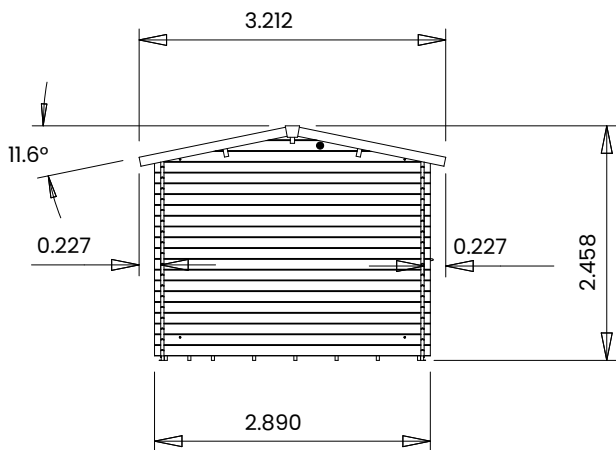

## Specification

- Overall External Dimensions: 9.006m x 3.212m (29' 6.5" x 10' 6.5")
- External Width: 8.930m (29' 3.5")
- External Depth: 2.890m (9' 5.75")
- Internal Width: 4.792m (15' 8.75")
- Internal Depth: 2.692m (8' 10")
- Internal Area (m<sup>2</sup>): 12.900m<sup>2</sup>
- Internal Width (Gazebo): 3.855m (12' 7.75")
- Internal Depth (Gazebo): 2.692m (8' 10")
- Internal Area (m<sup>2</sup>) (Gazebo): 10.378m<sup>2</sup>
- Ridge Height: 2.458m (8' 0.75")
- Internal Eaves Height: 2.072m (6' 9.5")
- Roof Overhang: 0.227m
- Walls: 34mm
- Roof Thickness: 19mm
- Floor Thickness: 19mm
- Door Locking System: Multi-point locking
- Roof Covering Options: Felt
- Timber: Spruce
- Window Locking System: Secure Multi-Point Locking with Espagnolettes
- Door Walkthrough Height: 1.820m (5' 11.75")
- Door Walkthrough Width: 1.096m (3' 7.25")
- Glazing Material: 4mm Toughened Glass
- Included as Standard: Plastic Vents, Adjustable Storm Braces, Assembly Instructions and Fixings
- Approx. DIY Assembly Time: 2 Days. This time is an approximation, based on two people building the basic product with no added extras. Assembly time may vary with additional items such as roof shingles, or external