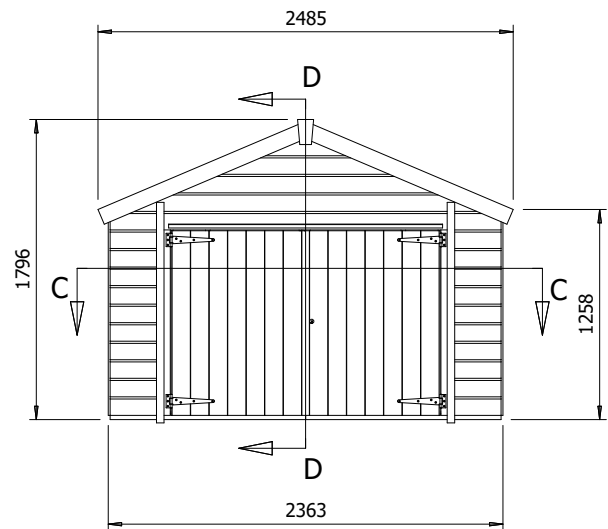

Overlord Modular Bike Shed

Specification

- Overall External Dimensions: 2.485m x 1.393m (8' 1.75" x 4' 6.75")
- External Width: 2.363m (7' 9")
- External Depth: 1.283m (4' 2.5")
- Internal Width: 2.272m (7' 5.5")
- Internal Depth: 1.170m (3' 10")
- Internal Area (m²): 2.658m (8' 8.75")
- Overall Height: 1.796m (5' 10.75")
- Floor Thickness: 11.3mm
- Roof Covering Options: Felt
- Roof Purlins: 28mm x 34mm
- Framing: 28mm x 34mm
- Door Walkthrough Height: 1.062m (3' 5.75")
- Door Walkthrough Width: 1.586m (5' 2.5")
- Please Note: All fixings needed for assembly are supplied