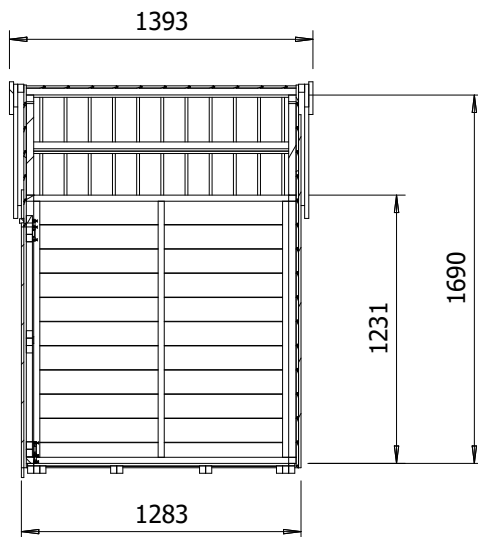

Overlord Modular Bike Shed

Specification

- Overall External Dimensions: 2.485m x 1.393m (8' 1.75" x 4' 6.75")
- External Width: 2.363m (7' 9")
- External Depth: 1.283m (4' 2.5")
- Internal Width: 2.272m (7' 5.5")
- Internal Depth: 1.170m (3' 10")
- Internal Area (m²): 2.658m (8' 8.75")
- Overall Height: 1.796m (5' 10.75")
- Floor Thickness: 11.3mm
- Roof Covering Options: Felt
- Roof Purlins: 28mm x 34mm
- Framing: 28mm x 34mm
- Door Walkthrough Height: 1.062m (3' 5.75")
- Door Walkthrough Width: 1.586m (5' 2.5")
- Please Note: All fixings needed for assembly are supplied