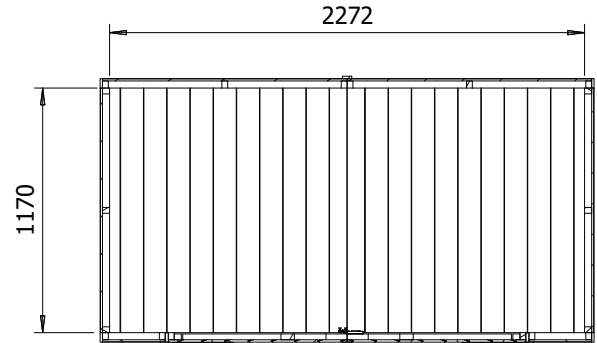

Overlord Modular Bike Shed

Specification

- Overall External Dimensions: 2.485m x 1.393m (8' 1.75" x 4' 6.75")
- External Width: 2.363m (7' 9")
- External Depth: 1.283m (4' 2.5")
- Internal Width: 2.272m (7' 5.5")
- Internal Depth: 1.170m (3' 10")
- Internal Area (m²): 2.658m (8' 8.75")
- Overall Height: 1.796m (5' 10.75")
- Floor Thickness: 11.3mm
- Roof Covering Options: Felt
- Roof Purlins: 28mm x 34mm
- Framing: 28mm x 34mm
- Door Walkthrough Height: 1.062m (3' 5.75")
- Door Walkthrough Width: 1.586m (5' 2.5")
- Please Note: All fixings needed for assembly are supplied