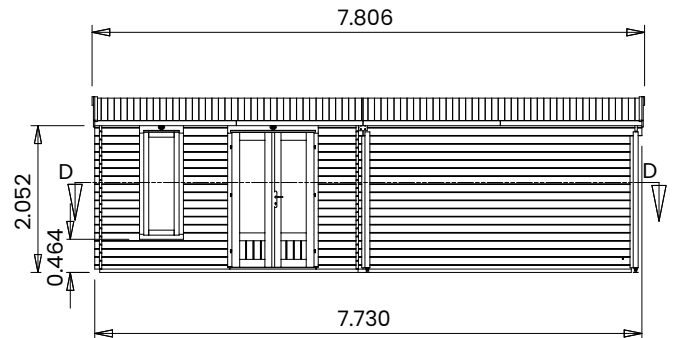

## Specification

- Overall External Dimensions: W7.806m x D3.212m (25' 7.25" x 10' 6.5")
- External Width: 7.730m (25' 4.25")
- External Depth: 2.890m (9' 5.75")
- Internal Width: 3.592m (11' 9.5")
- Internal Depth: 2.692m (8' 10")
- Internal Area (m<sup>2</sup>): 9.670m<sup>2</sup>
- Internal Eaves Height: 2.072m (6' 9.5")
- Ridge Height: 2.458m (8' 0.75")
- Roof Thickness: 19mm
- Wall Thickness: 34mm
- Floor Thickness: 19mm
- Window Glazing: 24mm Double Glazed
- Walls: 100% Slow Grown Spruce
- Floor Bearers: Pressure Treated for Longevity

- Door Walkthrough Height: 1.820m (5' 11.75")
- Door Walkthrough Width: 1.096m (3' 7.25")
- Door Locking System: Industry Leading 6 Point Lock - 2 Cams, Latch & Hook Bolt, 2 Shootbolts
- Approx DIY Assembly Time: 2 Days\* \*This is an approximate time only, based on 2 people. Assembly time may vary depending on season/weather conditions, foundation type, ability of those constructing, etc