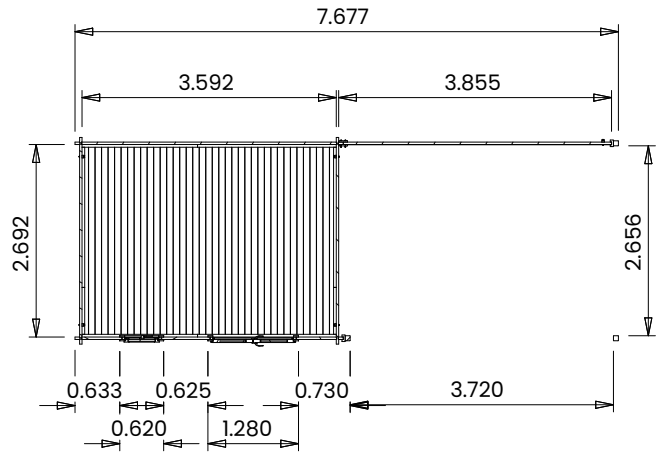

## Specification

- Overall External Dimensions: W7.806m x D3.212m (25' 7.25" x 10' 6.5")
- External Width: 7.730m (25' 4.25")
- External Depth: 2.890m (9' 5.75")
- Internal Width: 3.592m (11' 9.5")
- Internal Depth: 2.692m (8' 10")
- Internal Area (m<sup>2</sup>): 9.670m<sup>2</sup>
- Internal Eaves Height: 2.072m (6' 9.5")
- Ridge Height: 2.458m (8' 0.75")
- Roof Thickness: 19mm
- Wall Thickness: 34mm
- Floor Thickness: 19mm
- Window Glazing: 24mm Double Glazed
- Walls: 100% Slow Grown Spruce
- Floor Bearers: Pressure Treated for Longevity

- Door Walkthrough Height: 1.820m (5' 11.75")
- Door Walkthrough Width: 1.096m (3' 7.25")
- Door Locking System: Industry Leading 6 Point Lock - 2 Cams, Latch & Hook Bolt, 2 Shootbolts
- Approx DIY Assembly Time: 2 Days\* \*This is an approximate time only, based on 2 people. Assembly time may vary depending on season/weather conditions, foundation type, ability of those constructing, etc