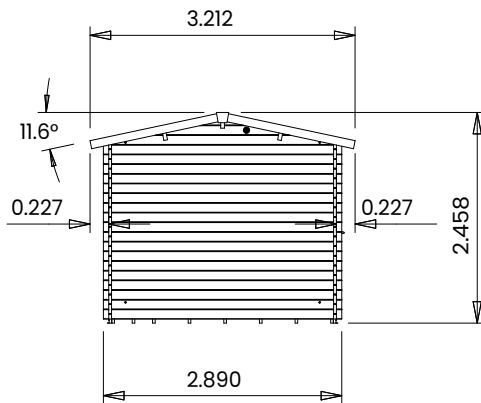

## Specification

- Overall External Dimensions: W7.806m x D3.212m (25' 7.25" x 10' 6.5")
- External Width: 7.730m (25' 4.25")
- External Depth: 2.890m (9' 5.75")
- Internal Width: 3.592m (11' 9.5")
- Internal Depth: 2.692m (8' 10")
- Internal Area (m<sup>2</sup>): 9.670m<sup>2</sup>
- Internal Eaves Height: 2.072m (6' 9.5")
- Ridge Height: 2.458m (8' 0.75")
- Roof Thickness: 19mm
- Wall Thickness: 34mm
- Floor Thickness: 19mm
- Window Glazing: 24mm Double Glazed
- Walls: 100% Slow Grown Spruce
- Floor Bearers: Pressure Treated for Longevity

- Door Walkthrough Height: 1.820m (5' 11.75")
- Door Walkthrough Width: 1.096m (3' 7.25")
- Door Locking System: Industry Leading 6 Point Lock - 2 Cams, Latch & Hook Bolt, 2 Shootbolts
- Approx DIY Assembly Time: 2 Days\* \*This is an approximate time only, based on 2 people. Assembly time may vary depending on season/weather conditions, foundation type, ability of those constructing, etc