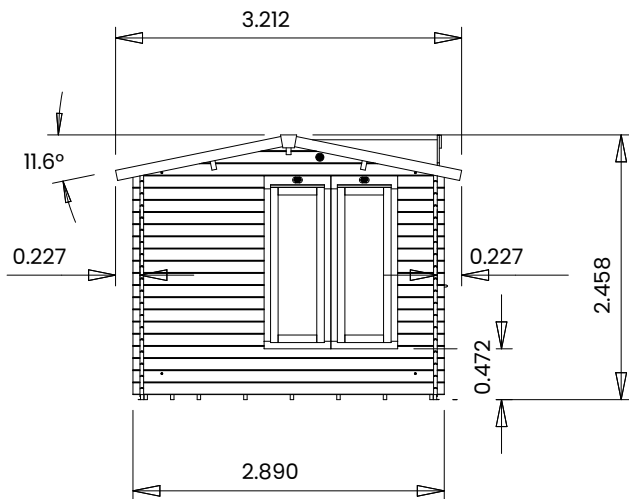

GhostAssassin Log Cabin Gazebo

Specification

- Overall External Dimensions: 7.806m x 3.212m (25' 7.25" x 10' 6.5")
- External Width: 7.730m (25' 4.25")
- External Depth: 2.890m (9' 5.75")
- Internal Width 3.592m (11' 9.5")
- Internal Depth 2.692m (8' 10")
- Internal Area (m²): 9.670m²
- Internal Width (Gazebo): 3.855m (12' 7.75")
- Internal Depth (Gazebo): 2.692m (8' 10")
- Internal Area (m²) (Gazebo): 10.378m²
- Ridge Height: 2.458m (8' 0.75")
- Internal Eaves Height: 2.072m (6' 9.5")
- Roof Overhang: 0.227m
- Walls: 34mm
- Roof Thickness: 19mm
- Floor Thickness: 19mm
- Door Locking System: Multi-point locking
- Roof Covering Options: Felt
- Timber: Spruce
- Window Locking System: Secure Multi-Point Locking with Espagnolettes
- Door Walkthrough Height: 1.820m (5' 11.75")
- Door Walkthrough Width: 1.096m (3' 7.25")
- Glazing Material: 4mm Toughened Glass
- Included as Standard: Plastic Vents, Adjustable Storm Braces, Assembly Instructions and Fixings
- Approx. DIY Assembly Time: 2 Days. This time is an approximation, based on two people building the basic product with no added extras. Assembly time may vary with additional items such as roof shingles, or external circumstances like the weather.