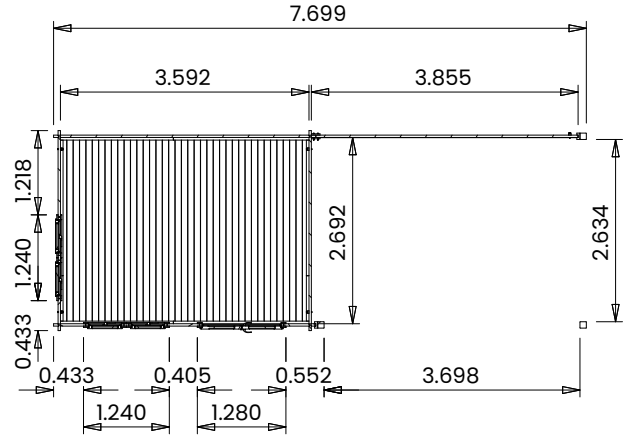

GhostAssassin Log Cabin Gazebo

Specification

- Overall External Dimensions: 7.806m x 3.212m (25' 7.25" x 10' 6.5")
- External Width: 7.730m (25' 4.25")
- External Depth: 2.890m (9' 5.75")
- Internal Width 3.592m (11' 9.5")
- Internal Depth 2.692m (8' 10")
- Internal Area (m²): 9.670m²
- Internal Width (Gazebo): 3.855m (12' 7.75")
- Internal Depth (Gazebo): 2.692m (8' 10")
- Internal Area (m²) (Gazebo): 10.378m²
- Ridge Height: 2.458m (8' 0.75")
- Internal Eaves Height: 2.072m (6' 9.5")
- Roof Overhang: 0.227m
- Walls: 34mm
- Roof Thickness: 19mm
- Floor Thickness: 19mm
- Door Locking System: Multi-point locking
- Roof Covering Options: Felt
- Timber: Spruce
- Window Locking System: Secure Multi-Point Locking with Espagnolettes
- Door Walkthrough Height: 1.820m (5' 11.75")
- Door Walkthrough Width: 1.096m (3' 7.25")
- Glazing Material: 4mm Toughened Glass
- Included as Standard: Plastic Vents, Adjustable Storm Braces, Assembly Instructions and Fixings
- Approx. DIY Assembly Time: 2 Days. This time is an approximation, based on two people building the basic product with no added extras. Assembly time may vary with additional items such as roof shingles, or external circumstances like the weather.