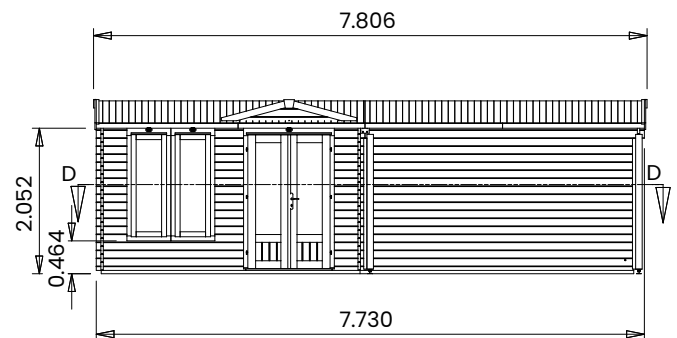

GhostAssassin Log Cabin Gazebo

Specification

- Overall External Dimensions: 7.806m x 3.212m (25' 7.25" x 10' 6.5")
- External Width: 7.730m (25' 4.25")
- External Depth: 2.890m (9' 5.75")
- Internal Width 3.592m (11' 9.5")
- Internal Depth 2.692m (8' 10")
- Internal Area (m²): 9.670m²
- Internal Width (Gazebo): 3.855m (12' 7.75")
- Internal Depth (Gazebo): 2.692m (8' 10")
- Internal Area (m²) (Gazebo): 10.378m²
- Ridge Height: 2.458m (8' 0.75")
- Internal Eaves Height: 2.072m (6' 9.5")
- Roof Overhang: 0.227m
- Walls: 34mm
- Roof Thickness: 19mm
- Floor Thickness: 19mm
- Door Locking System: Multi-point locking
- Roof Covering Options: Felt
- Timber: Spruce
- Window Locking System: Secure Multi-Point Locking with Espagnolettes
- Door Walkthrough Height: 1.820m (5' 11.75")
- Door Walkthrough Width: 1.096m (3' 7.25")
- Glazing Material: 4mm Toughened Glass
- Included as Standard: Plastic Vents, Adjustable Storm Braces, Assembly Instructions and Fixings
- Approx. DIY Assembly Time: 2 Days. This time is an approximation, based on two people building the basic product with no added extras. Assembly time may vary with additional items such as roof shingles, or external circumstances like the weather.