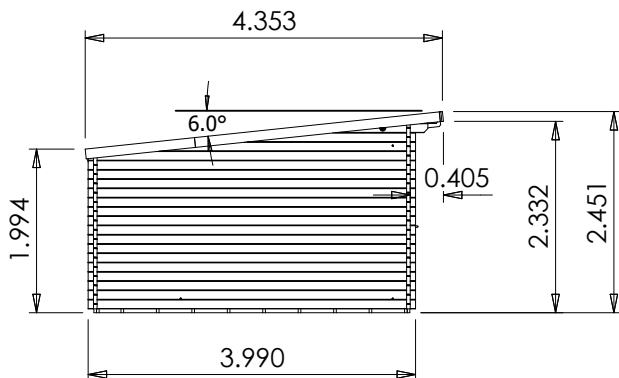

EvilAmy Multi Room Log Cabin

Specification

- Overall External Dimensions: 6.518m x 4.353m (21' 4.5" x 14' 3.5")
- External Width: 6.480m (21' 3")
- External Depth: 3.990m (13' 1")
- Main Room Internal Width: 4.772m (15' 7.75")
- Main Room Internal Depth: 3.772m (12' 4.5")
- Main Room Internal Area (m²): 18.000m (59' 0.75")
- Store Room Internal Width: 1.446m (4' 9")
- Store Room Internal Depth: 3.772m (12' 4.5")
- Store Room Internal Area (m²): 5.454m (17' 10.75")
- Ridge Height: 2.451m (8' 0.5")
- Internal Eaves Height Front (to under the roof boards): 2.301m (2.301 7' 6.5")
- Internal Eaves Height Front (to under the roof purlins): 2.161m (7' 1")
- Internal Eaves Height Back (to under the roof boards): 1.904m (6' 3")
- Internal Eaves Height Back (to under the roof purlins): 1.764m (5' 9.5")
- Roof Overhang: 0.405m (1' 4")
- Roof Thickness: 19mm
- Roof Covering Options: Felt
- Walls: 45mm
- Floor Thickness: 19mm
- Floor Bearers: Pressure Treated for Longevity
- Door Style: Doubled Glazed French Doors
- Approx. DIY Assembly Time: 2 Days. This is an approximate time only, based on 2 people. Assembly time may vary depending on season/weather conditions, foundation type, ability of those constructing, etc