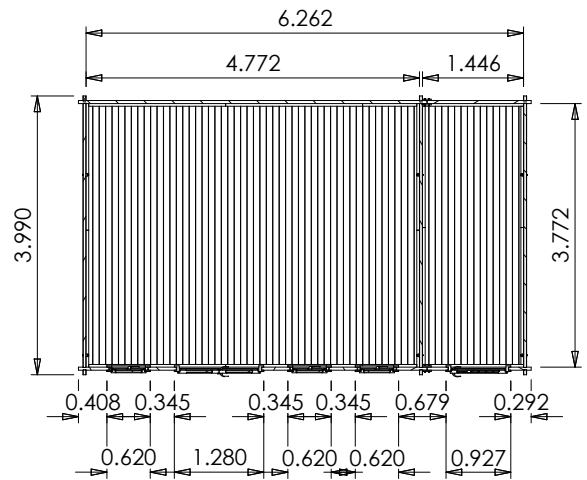

EvilAmy Multi Room Log Cabin

Specification

- Overall External Dimensions: 6.518m x 4.353m (21' 4.5" x 14' 3.5")
- External Width: 6.480m (21' 3")
- External Depth: 3.990m (13' 1")
- Main Room Internal Width: 4.772m (15' 7.75")
- Main Room Internal Depth: 3.772m (12' 4.5")
- Main Room Internal Area (m²): 18.000m (59' 0.75")
- Store Room Internal Width: 1.446m (4' 9")
- Store Room Internal Depth: 3.772m (12' 4.5")
- Store Room Internal Area (m²): 5.454m (17' 10.75")
- Ridge Height: 2.451m (8' 0.5")
- Internal Eaves Height Front (to under the roof boards): 2.301m (2.301 7' 6.5")
- Internal Eaves Height Front (to under the roof purlins): 2.161m (7' 1")
- Internal Eaves Height Back (to under the roof boards): 1.904m (6' 3")
- Internal Eaves Height Back (to under the roof purlins): 1.764m (5' 9.5")
- Roof Overhang: 0.405m (1' 4")
- Roof Thickness: 19mm
- Roof Covering Options: Felt
- Walls: 45mm
- Floor Thickness: 19mm
- Floor Bearers: Pressure Treated for Longevity
- Door Style: Doubled Glazed French Doors
- Approx. DIY Assembly Time: 2 Days. This is an approximate time only, based on 2 people. Assembly time may vary depending on season/weather conditions, foundation type, ability of those constructing, etc