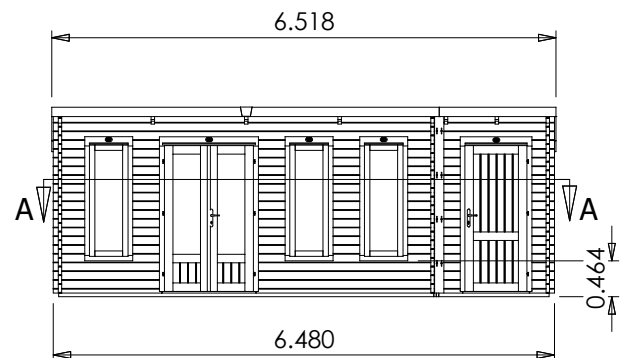

EvilAmy Multi Room Log Cabin

Specification

- Overall External Dimensions: 6.518m x 4.353m (21' 4.5" x 14' 3.5")
- External Width: 6.480m (21' 3")
- External Depth: 3.990m (13' 1")
- Main Room Internal Width: 4.772m (15' 7.75")
- Main Room Internal Depth: 3.772m (12' 4.5")
- Main Room Internal Area (m²): 18.000m (59' 0.75")
- Store Room Internal Width: 1.446m (4' 9")
- Store Room Internal Depth: 3.772m (12' 4.5")
- Store Room Internal Area (m²): 5.454m (17' 10.75")
- Ridge Height: 2.451m (8' 0.5")
- Internal Eaves Height Front (to under the roof boards): 2.301m (2.301 7' 6.5")
- Internal Eaves Height Front (to under the roof purlins): 2.161m (7' 1")
- Internal Eaves Height Back (to under the roof boards): 1.904m (6' 3")
- Internal Eaves Height Back (to under the roof purlins): 1.764m (5' 9.5")
- Roof Overhang: 0.405m (1' 4")
- Roof Thickness: 19mm
- Roof Covering Options: Felt
- Walls: 45mm
- Floor Thickness: 19mm
- Floor Bearers: Pressure Treated for Longevity
- Door Style: Doubled Glazed French Doors
- Approx. DIY Assembly Time: 2 Days. This is an approximate time only, based on 2 people. Assembly time may vary depending on season/weather conditions, foundation type, ability of those constructing, etc