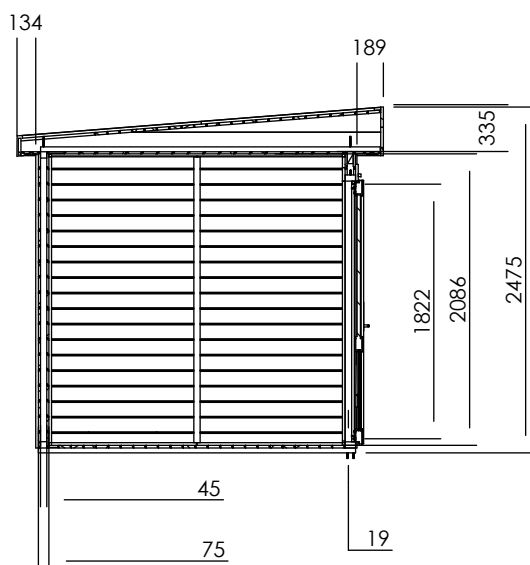

## Specification

- **Please Note:** All sizes quoted are nominal
- **External Width:** 3.38m (11' 1")
- **External Depth:** 2.33m (7' 7")
- **Internal Width:** 3.18m (10' 5")
- **Internal Depth:** 2.12m (6' 11")
- **Internal Area (m<sup>2</sup>):** 6.74m<sup>2</sup>
- **Internal Eaves Height:** 2.09m (6' 10")
- **Roof:** Insulated panel
- **Roof Thickness:** 0.34m
- **Roof U-Value (W/m<sup>2</sup>K):** 0.49 W/m<sup>2</sup>K
- **Roof Purlin Thickness:** 140mm x 40mm Tapered
- **Roof Covering:** Super Felt Included
- **Ridge Height:** 2.48m (8' 1")
- **Overall Wall Thickness:** 75mm
- **External Timber Thickness:** 15mm Shiplap Cladding

- **Insulation Thickness:** 25mm
- **Wall Thickness:** 75mm
- **Wall U-Value (W/m<sup>2</sup>K):** 0.63 W/m<sup>2</sup>K
- **Framing:** 45 x 45mm
- **Floor Thickness:** 19mm
- **Floor Bearers:** Pressure Treated
- **Guarantee:** 10 Years Against Rot and Insect Infestation
- **Floor U-Value:** 0.64 W/m<sup>2</sup>K
- **Door Walkthrough Height:** 1.82m (5' 11")
- **Door Walkthrough Width:** 1.55m (5' 1")
- **Door Locking System:** Industry leading 6 Point Lock - 2 Cams, Latch & Hook Bolt, 2 Shootbolts
- **Window Locking System:** Multi Point with Mushroom Headed Espagnolettes
- **Window Opening Size:** 0.43m x 1.37m (1' 4" x 4' 5")