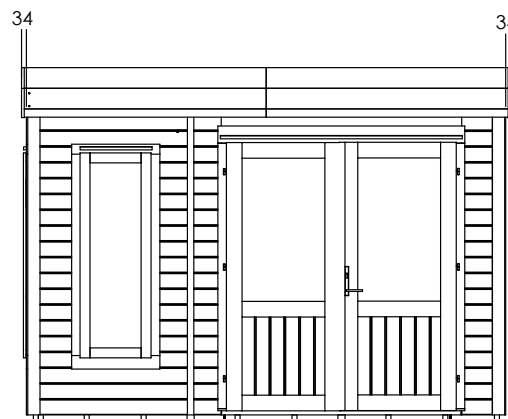

# Dominator Garden Office

## Specification

- **Please Note:** All sizes quoted are nominal
- **External Width:** 3.38m (11' 1")
- **External Depth:** 2.33m (7' 7")
- **Internal Width:** 3.18m (10' 5")
- **Internal Depth:** 2.12m (6' 11")
- **Internal Area (m<sup>2</sup>):** 6.74m<sup>2</sup>
- **Internal Eaves Height:** 2.09m (6' 10")
- **Roof:** Insulated panel
- **Roof Thickness:** 0.34m
- **Roof U-Value (W/m<sup>2</sup>K):** 0.49 W/m<sup>2</sup>K
- **Roof Purlin Thickness:** 140mm x 40mm Tapered
- **Roof Covering:** Super Felt Included
- **Ridge Height:** 2.48m (8' 1")
- **Overall Wall Thickness:** 75mm
- **External Timber Thickness:** 15mm Shiplap Cladding

- **Insulation Thickness:** 25mm
- **Wall Thickness:** 75mm
- **Wall U-Value (W/m<sup>2</sup>K):** 0.63 W/m<sup>2</sup>K
- **Framing:** 45 x 45mm
- **Floor Thickness:** 19mm
- **Floor Bearers:** Pressure Treated
- **Guarantee:** 10 Years Against Rot and Insect Infestation
- **Floor U-Value:** 0.64 W/m<sup>2</sup>K
- **Door Walkthrough Height:** 1.82m (5' 11")
- **Door Walkthrough Width:** 1.55m (5' 1")
- **Door Locking System:** Industry leading 6 Point Lock - 2 Cams, Latch & Hook Bolt, 2 Shootbolts
- **Window Locking System:** Multi Point with Mushroom Headed Espagnolettes
- **Window Opening Size:** 0.43m x 1.37m (1' 4" x 4' 5")