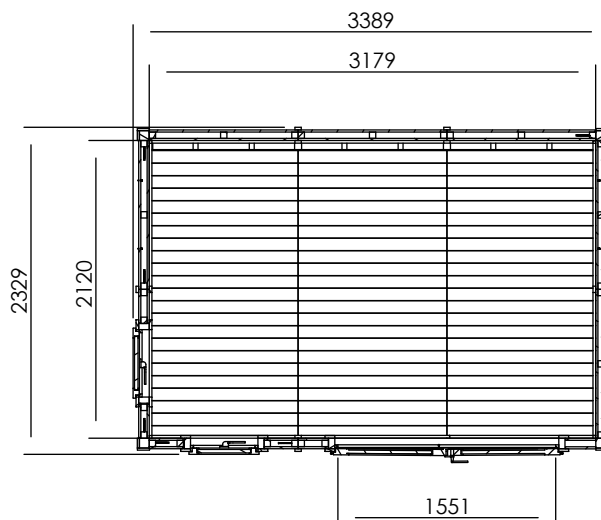

## Specification

- **Please Note:** All sizes quoted are nominal
- **External Width:** 3.38m (11' 1")
- **External Depth:** 2.33m (7' 7")
- **Internal Width:** 3.18m (10' 5")
- **Internal Depth:** 2.12m (6' 11")
- **Internal Area (m<sup>2</sup>):** 6.74m<sup>2</sup>
- **Internal Eaves Height:** 2.09m (6' 10")
- **Roof:** Insulated panel
- **Roof Thickness:** 0.34m
- **Roof U-Value (W/m<sup>2</sup>K):** 0.49 W/m<sup>2</sup>K
- **Roof Purlin Thickness:** 140mm x 40mm Tapered
- **Roof Covering:** Super Felt Included
- **Ridge Height:** 2.48m (8' 1")
- **Overall Wall Thickness:** 75mm
- **External Timber Thickness:** 15mm Shiplap Cladding

- **Insulation Thickness:** 25mm
- **Wall Thickness:** 75mm
- **Wall U-Value (W/m<sup>2</sup>K):** 0.63 W/m<sup>2</sup>K
- **Framing:** 45 x 45mm
- **Floor Thickness:** 19mm
- **Floor Bearers:** Pressure Treated
- **Guarantee:** 10 Years Against Rot and Insect Infestation
- **Floor U-Value:** 0.64 W/m<sup>2</sup>K
- **Door Walkthrough Height:** 1.82m (5' 11")
- **Door Walkthrough Width:** 1.55m (5' 1")
- **Door Locking System:** Industry leading 6 Point Lock - 2 Cams, Latch & Hook Bolt, 2 Shootbolts
- **Window Locking System:** Multi Point with Mushroom Headed Espagnolettes
- **Window Opening Size:** 0.43m x 1.37m (1' 4" x 4' 5")