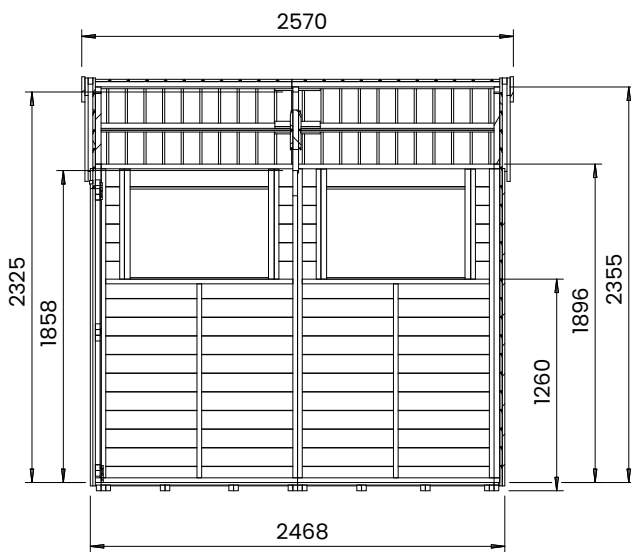

Overlord Modular Apex Potting Shed

Specification

- Overall External Dimensions: W2.485m x D2.570m (8' 1.75" x 8' 5.25")
- External Width: 2.400m (7' 10.5")
- External Depth: 2.468m (8' 1.25")
- Internal Width: 2.272m (7' 5.5")
- Internal Depth: 2.340m (7' 8.25")
- Internal Area (m²): 5.316m²
- Internal Eaves Height: 2.355m (7' 8.75")
- Ridge Height: 2.465m (8' 1")
- Roof Thickness: 15mm
- Wall Thickness: 15mm
- Floor Thickness: 15mm
- Framing: 28mm x 34mm
- Timber Material: 100% Slow Grown Spruce
- Timber Treatment: Pressure Treated for Longevity

- Glazed Panels: Panels Included
- Glazing Material: 4mm Toughened Glass
- Single Door Walkthrough Height: 1.740m (5' 8.5")
- Single Door Walkthrough Width: 0.850m (2' 9.5")
- Door Locking System: Lock
- Approx DIY Assembly Time: 1 Days* *This is an approximate time only, based on 2 people. Assembly time may vary depending on season/weather conditions, foundation type, ability of those constructing, etc