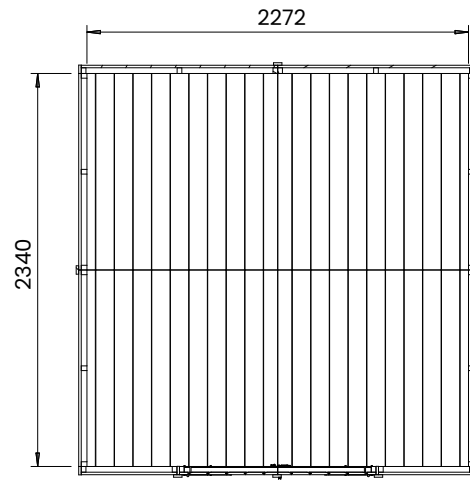

Overlord Modular Apex Potting Shed

Specification

- Overall External Dimensions: W2.485m x D2.570m (8' 1.75" x 8' 5.25")
- External Width: 2.400m (7' 10.5")
- External Depth: 2.468m (8' 1.25")
- Internal Width: 2.272m (7' 5.5")
- Internal Depth: 2.340m (7' 8.25")
- Internal Area (m²): 5.316m²
- Internal Eaves Height: 2.355m (7' 8.75")
- Ridge Height: 2.465m (8' 1")
- Roof Thickness: 15mm
- Wall Thickness: 15mm
- Floor Thickness: 15mm
- Framing: 28mm x 34mm
- Timber Material: 100% Slow Grown Spruce
- Timber Treatment: Pressure Treated for Longevity

- Glazed Panels: Panels Included
- Glazing Material: 4mm Toughened Glass
- Single Door Walkthrough Height: 1.740m (5' 8.5")
- Single Door Walkthrough Width: 0.850m (2' 9.5")
- Door Locking System: Lock
- Approx DIY Assembly Time: 1 Days* *This is an approximate time only, based on 2 people. Assembly time may vary depending on season/weather conditions, foundation type, ability of those constructing, etc