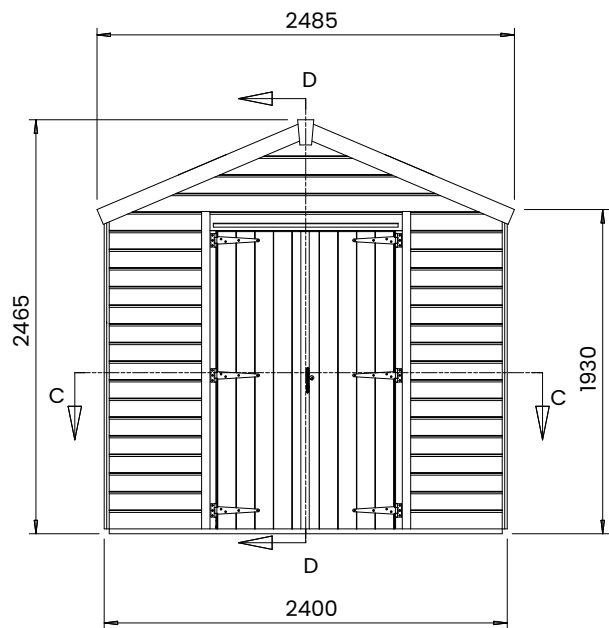

Overlord Modular Apex Potting Shed

Specification

- Overall External Dimensions: W2.485m x D2.570m (8' 1.75" x 8' 5.25")
- External Width: 2.400m (7' 10.5")
- External Depth: 2.468m (8' 1.25")
- Internal Width: 2.272m (7' 5.5")
- Internal Depth: 2.340m (7' 8.25")
- Internal Area (m²): 5.316m²
- Internal Eaves Height: 2.355m (7' 8.75")
- Ridge Height: 2.465m (8' 1")
- Roof Thickness: 15mm
- Wall Thickness: 15mm
- Floor Thickness: 15mm
- Framing: 28mm x 34mm
- Timber Material: 100% Slow Grown Spruce
- Timber Treatment: Pressure Treated for Longevity

- Glazed Panels: Panels Included
- Glazing Material: 4mm Toughened Glass
- Single Door Walkthrough Height: 1.740m (5' 8.5")
- Single Door Walkthrough Width: 0.850m (2' 9.5")
- Door Locking System: Lock
- Approx DIY Assembly Time: 1 Days* *This is an approximate time only, based on 2 people. Assembly time may vary depending on season/weather conditions, foundation type, ability of those constructing, etc