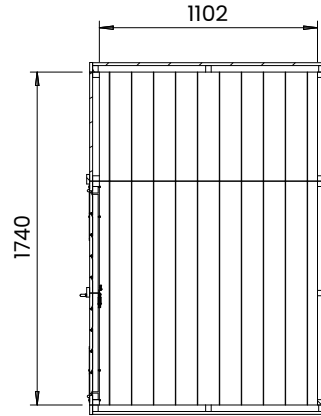

Overlord Modular Apex Potting Shed

Specification

- Overall External Dimensions: W1.312m x D1.970m (4' 3.75" x 6' 5.5")
- External Width: 1.230m (4' 0.5")
- External Depth: 1.840m (6' 0.5")
- Internal Width: 1.102m (3' 7.5")
- Internal Depth: 1.740m (5' 8.5")
- Internal Area (m²): 1.917m² (6' 3")
- Internal Eaves Height: 2.051m (6' 8.75")
- Ridge Height: 2.160m (7' 1")
- Roof Thickness: 15mm
- Wall Thickness: 15mm
- Floor Thickness: 15mm
- Framing: 28mm x 34mm
- Timber Material: 100% Slow Grown Spruce
- Timber Treatment: Pressure Treated for Longevity

- Glazed Panels: Panels Included
- Glazing Material: 4mm Toughened Glass
- Single Door Walkthrough Height: 1.740m (5' 8.5")
- Single Door Walkthrough Width: 0.850m (2' 9.5")
- Door Locking System: Lock
- Approx DIY Assembly Time: 1 Days* *This is an approximate time only, based on 2 people. Assembly time may vary depending on season/weather conditions, foundation type, ability of those constructing, etc