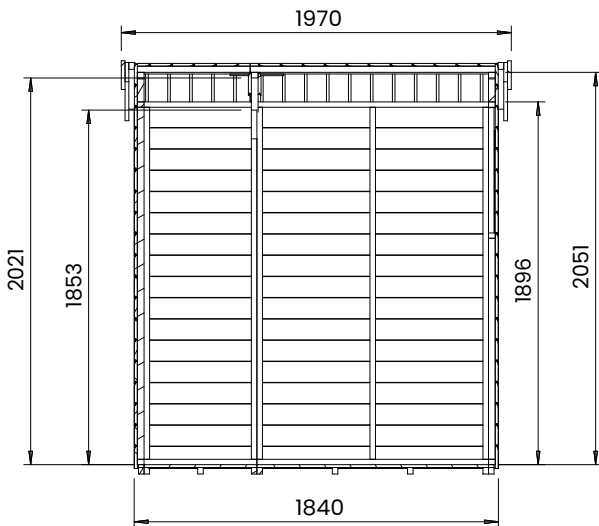

Overlord Modular Apex Potting Shed

Specification

- Overall External Dimensions: W1.312m x D1.970m (4' 3.75" x 6' 5.5")
- External Width: 1.230m (4' 0.5")
- External Depth: 1.840m (6' 0.5")
- Internal Width: 1.102m (3' 7.5")
- Internal Depth: 1.740m (5' 8.5")
- Internal Area (m²): 1.917m² (6' 3")
- Internal Eaves Height: 2.051m (6' 8.75")
- Ridge Height: 2.160m (7' 1")
- Roof Thickness: 15mm
- Wall Thickness: 15mm
- Floor Thickness: 15mm
- Framing: 28mm x 34mm
- Timber Material: 100% Slow Grown Spruce
- Timber Treatment: Pressure Treated for Longevity

- Glazed Panels: Panels Included
- Glazing Material: 4mm Toughened Glass
- Single Door Walkthrough Height: 1.740m (5' 8.5")
- Single Door Walkthrough Width: 0.850m (2' 9.5")
- Door Locking System: Lock
- Approx DIY Assembly Time: 1 Days* *This is an approximate time only, based on 2 people. Assembly time may vary depending on season/weather conditions, foundation type, ability of those constructing, etc