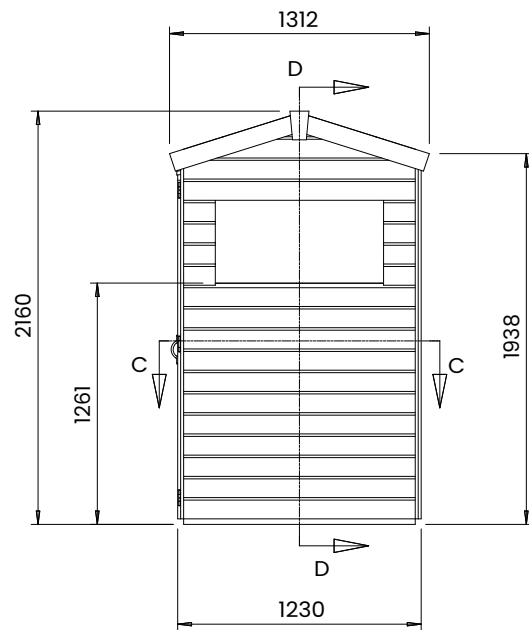

Overlord Modular Apex Potting Shed

Specification

- Overall External Dimensions: W1.312m x D1.970m (4' 3.75" x 6' 5.5")
- External Width: 1.230m (4' 0.5")
- External Depth: 1.840m (6' 0.5")
- Internal Width: 1.102m (3' 7.5")
- Internal Depth: 1.740m (5' 8.5")
- Internal Area (m²): 1.917m² (6' 3")
- Internal Eaves Height: 2.051m (6' 8.75")
- Ridge Height: 2.160m (7' 1")
- Roof Thickness: 15mm
- Wall Thickness: 15mm
- Floor Thickness: 15mm
- Framing: 28mm x 34mm
- Timber Material: 100% Slow Grown Spruce
- Timber Treatment: Pressure Treated for Longevity

- Glazed Panels: Panels Included
- Glazing Material: 4mm Toughened Glass
- Single Door Walkthrough Height: 1.740m (5' 8.5")
- Single Door Walkthrough Width: 0.850m (2' 9.5")
- Door Locking System: Lock
- Approx DIY Assembly Time: 1 Days* *This is an approximate time only, based on 2 people. Assembly time may vary depending on season/weather conditions, foundation type, ability of those constructing, etc