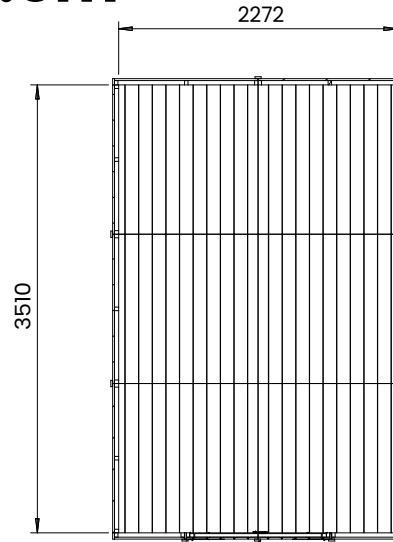

Overlord Modular Apex Potting Shed W2.4m x D3.6m

Specification

- Overall External Dimensions: W2.485m x D3.740m (8' 1.75" x 12' 3.25")
- External Width: 2.400m (7' 10.5")
- External Depth: 3.638m (11' 11.25")
- Internal Width: 2.272m (7' 5.5")
- Internal Depth: 3.510m (11' 6.25")
- Internal Area (m²): 7.975m²
- Internal Eaves Height: 2.355m (7' 8.75")
- Ridge Height: 2.465m (8' 1")
- Roof Thickness: 15mm
- Wall Thickness: 15mm
- Floor Thickness: 15mm
- Framing: 28mm x 34mm
- Walls: 100% Slow Grown Spruce
- Floor Bearers: Pressure Treated for Longevity
- Treatment: Fully Pressure Treated Timber

- Double Door Walkthrough Height: 1.727m (5' 8")
- Double Door Walkthrough Width: 1.046m (3' 5.25")
- Single Door Walkthrough Height: 1.740m (5' 8.5")
- Single Door Walkthrough Width: 0.850m (2' 9.5")
- Double Door Locking System: Lock and 2x Shoot Bolts
- Single Door Locking System: Lock and 2x Turn Buttons
- Approx DIY Assembly Time: 2 Days* *This is an approximate time only, based on 2 people. Assembly time may vary depending on season/weather conditions, foundation type, ability of those constructing, etc.
- Guarantee: 10 years on pressure treated timber against rot and insect infestation