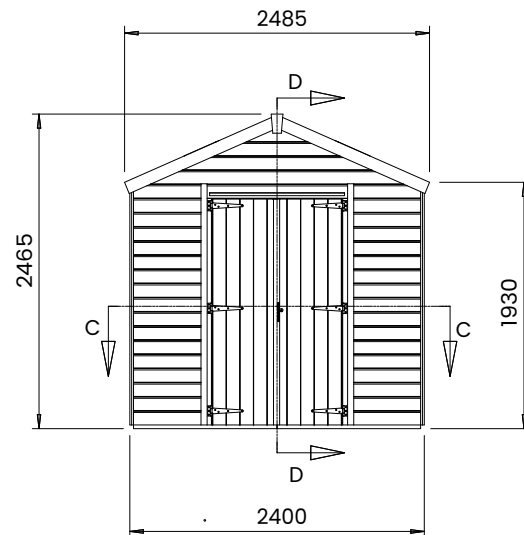

Overlord Modular Apex Potting Shed W2.4m x D3.6m

Specification

- Overall External Dimensions: W2.485m x D3.740m (8' 1.75" x 12' 3.25")
- External Width: 2.400m (7' 10.5")
- External Depth: 3.638m (11' 11.25")
- Internal Width: 2.272m (7' 5.5")
- Internal Depth: 3.510m (11' 6.25")
- Internal Area (m²): 7.975m²
- Internal Eaves Height: 2.355m (7' 8.75")
- Ridge Height: 2.465m (8' 1")
- Roof Thickness: 15mm
- Wall Thickness: 15mm
- Floor Thickness: 15mm
- Framing: 28mm x 34mm
- Walls: 100% Slow Grown Spruce
- Floor Bearers: Pressure Treated for Longevity
- Treatment: Fully Pressure Treated Timber

- Double Door Walkthrough Height: 1.727m (5' 8")
- Double Door Walkthrough Width: 1.046m (3' 5.25")
- Single Door Walkthrough Height: 1.740m (5' 8.5")
- Single Door Walkthrough Width: 0.850m (2' 9.5")
- Double Door Locking System: Lock and 2x Shoot Bolts
- Single Door Locking System: Lock and 2x Turn Buttons
- Approx DIY Assembly Time: 2 Days* *This is an approximate time only, based on 2 people. Assembly time may vary depending on season/weather conditions, foundation type, ability of those constructing, etc.
- Guarantee: 10 years on pressure treated timber against rot and insect infestation