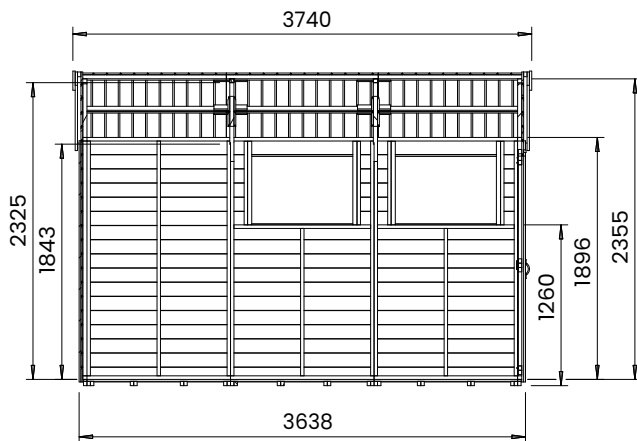

Overlord Modular Apex Potting Shed W2.4m x D3.6m

Specification

- Overall External Dimensions: W2.485m x D3.740m (8' 1.75" x 12' 3.25")
- External Width: 2.400m (7' 10.5")
- External Depth: 3.638m (11' 11.25")
- Internal Width: 2.272m (7' 5.5")
- Internal Depth: 3.510m (11' 6.25")
- Internal Area (m²): 7.975m²
- Internal Eaves Height: 2.355m (7' 8.75")
- Ridge Height: 2.465m (8' 1")
- Roof Thickness: 15mm
- Wall Thickness: 15mm
- Floor Thickness: 15mm
- Framing: 28mm x 34mm
- Walls: 100% Slow Grown Spruce
- Floor Bearers: Pressure Treated for Longevity
- Treatment: Fully Pressure Treated Timber

- Double Door Walkthrough Height: 1.727m (5' 8")
- Double Door Walkthrough Width: 1.046m (3' 5.25")
- Single Door Walkthrough Height: 1.740m (5' 8.5")
- Single Door Walkthrough Width: 0.850m (2' 9.5")
- Double Door Locking System: Lock and 2x Shoot Bolts
- Single Door Locking System: Lock and 2x Turn Buttons
- Approx DIY Assembly Time: 2 Days* *This is an approximate time only, based on 2 people. Assembly time may vary depending on season/weather conditions, foundation type, ability of those constructing, etc.
- Guarantee: 10 years on pressure treated timber against rot and insect infestation