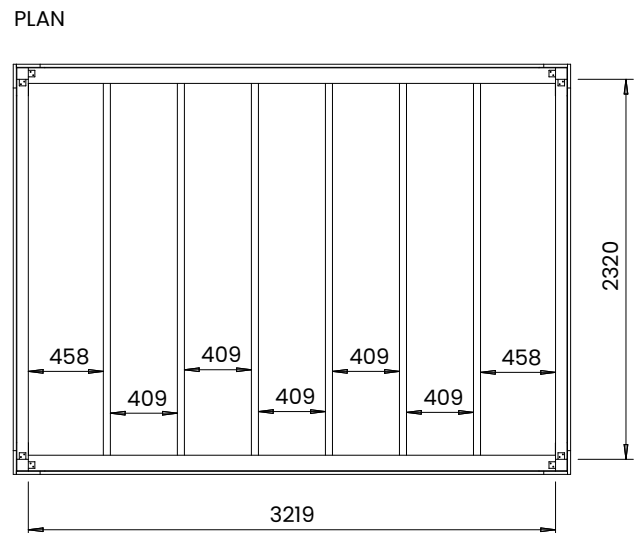

TerraCube Pergola

Specification

- **Please Note:** All sizes quoted are nominal
- **External Width:** 3.40m (11' 2")
- **External Depth:** 2.50m (8' 2")
- **Internal Width:** 3.11m (10' 2")
- **Internal Depth:** 2.21m (7' 3")
- **Internal area (m²):** 7.47m²
- **Overall Height:** 2.26m (7' 5")
- **Internal Eaves Height:** 2.22m (7' 3")
- **Panel Framing:** 70mm x 70mm