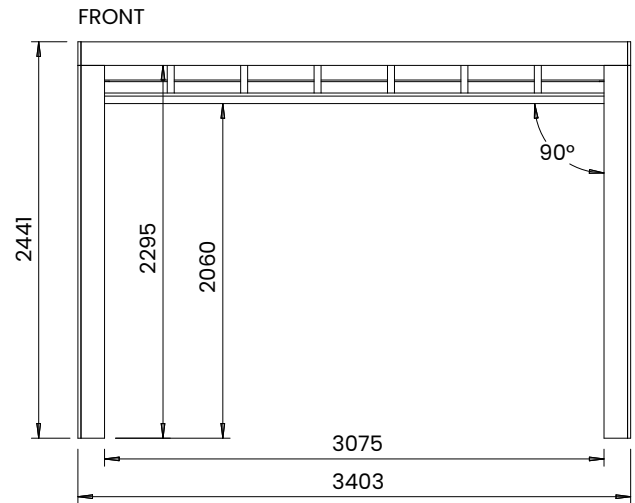

TerraCube Pergola

Specification

- **Please Note:** All sizes quoted are nominal
- **External Width:** 3.40m (11' 2")
- **External Depth:** 2.50m (8' 2")
- **Internal Width:** 3.11m (10' 2")
- **Internal Depth:** 2.21m (7' 3")
- **Internal area (m²):** 7.47m²
- **Overall Height:** 2.26m (7' 5")
- **Internal Eaves Height:** 2.22m (7' 3")
- **Panel Framing:** 70mm x 70mm