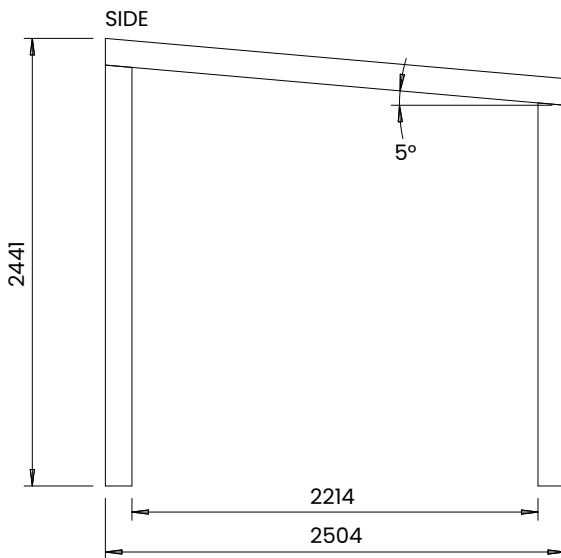

TerraCube Pergola

Specification

- **Please Note:** All sizes quoted are nominal
- **External Width:** 3.40m (11' 2")
- **External Depth:** 2.50m (8' 2")
- **Internal Width:** 3.11m (10' 2")
- **Internal Depth:** 2.21m (7' 3")
- **Internal area (m²):** 7.47m²
- **Overall Height:** 2.26m (7' 5")
- **Internal Eaves Height:** 2.22m (7' 3")
- **Panel Framing:** 70mm x 70mm